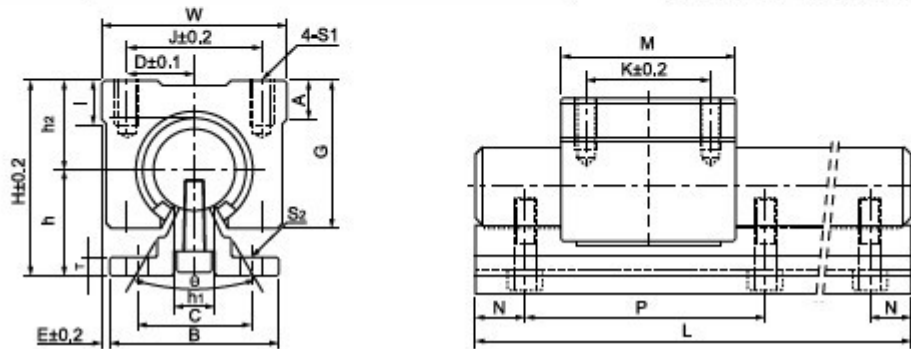

### Product description:

Designation		Shaft Diameter	Basic load rating		Weight(gf)		Dimensions (mm)				
Rail Units	Slide Units		Dynamic C N	Static Co N	Slide Units (kgf)	Rails (kgf/m)	D	h	H	E	Θ
SBR16SA	SBR16UUA	16	770	1170	0.15	2.56	22.5	25	45	2.5	80°
SBR20SA	SBR20UUA	20	860	1370	0.2	3.5	24	27	50	1.5	60°
SBR25SA	SBR25UUA	25	980	1560	0.45	5.3	30	33	60	2.5	50°

SBR30SA	SBR30UUA	30	1560	2740	0.63	7.38	35	37	70	5	50°
SBR35SA	SBR35UUA	35	1660	3130	0.92	9.68	40	43	80	7.5	50°
SBR40SA	SBR40UUA	40	2150	4010	1.33	12.69	45	48	90	7.5	50°
SBR50SA	SBR50UUA	50	3820	7930	3	20.46	60	62	115	12.5	50°

型号 Designation	尺寸 Dimensions(mm)												
	W	G	A	B	T	M	S1×1	J	K	S2	C	N	P
SBR16SA	45	33	9	40	5	45	M5×12	32	30	5.5	30	20	150
SBR20SA	48	39	11	45	5	50	M6×12	35	30	6.6	30	20	150
SBR25SA	60	47	14	55	6	65	M6×12	40	40	6.6	35	25	200
SBR30SA	70	56	15	60	7	70	M8×18	50	50	6.6	40	25	200
SBR35SA	80	63	18	65	8	80	M8×18	55	55	9	45	30	200
SBR40SA	90	72	20	75	9	90	M10×20	65	65	9	55	30	200
SBR50SA	120	91	25	95	11	110	M10×25	94	80	11	70	35	200

Designation	Dimensions(mm)											Basic load rating			
	h2	D	W	M	G	h1	Θ	K	S1	I	A	Designation	Dynamic C N	Static Co N	Weight (gf)
	SBR16SA	20	22.5	45	85	33	10	80°	60	M5	12				
SBR20SA	23	24	48	96	39	10	60°	70	M6	12	11	2×LM20UUOP	1764	2740	400
SBR25SA	27	30	60	130	47	11.5	50°	100	M6	12	14	2×LM25UUOP	1960	3140	900
SBR30SA	33	35	70	140	56	14	50°	110	M8	18	15	2×LM30UUOP	3140	5480	1260
SBR40SA	42	45	90	175	72	19	50°	140	M10	20	20	2×LM40UUOP	4320	8040	2660