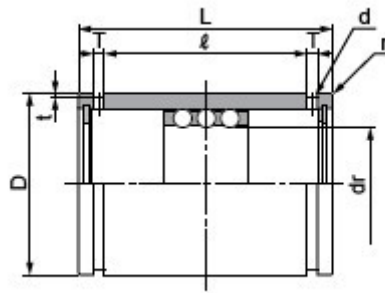

## Linear Motion Ball Bearing Series ST:

Products Home >> Products >> Linear Bearing Series >> Linear Motion Ball Bearing Series ST

#### Ordinary type: ST

Designation	Maximum stroke mm	Number of rows	Major dimensions and tolerance											Basic load rating		Weight (gf)
			dr		D		L		l	T	t	d	r	Dynamic C N	Static Co N	
			mm	tolerance $\mu$ m	mm	tolerance $\mu$ m	mm	tolerance $\mu$ m								
ST 6	20	3	6	+ 22	12	0 - 11	20		11.3	1.1	0.5	1	0.5	216	147	8.9
ST 8	24	3	8	+ 13	15		24		17.1	1.5	0.5	1.2	22	343	245	15.6
ST 10	30	3	10		19	0	20	0 - 0.2	22.7	1.5	0.5	1.2	0.5	637	461	28.8
ST 12	32	3	12	+ 27	23	- 13	32		24.5	1.5	0.5	1.2	0.5	1,070	913	42
ST 16	40	3	16	+ 16	28		37		29.1	1.5	0.7	1.3	0.5	1,180	990	71
ST 20	50	3	20		32		45		35.8	2	0.7	1.5	0.5	1,260	1,170	99
ST 25	50	3	25	+ 33 + 20	37	0 - 16	45	0	35.8	2	0.7	1.6	1	1,330	1,330	117
ST 30	82	3	30		45		65	- 0.3	53.5	2.5	1	2	1	2,990	3,140	205
ST 35	92	3	35	+ 41	52	0	70		58.5	2.5	1	2	1.5	3,140	3,530	329