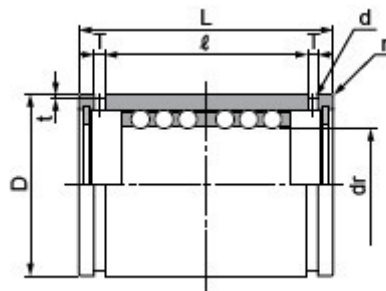

Linear Motion Ball Bearing Series ST...B:

Products Home >> Products >>Linear Bearing Series >> Linear Motion Ball Bearing Series ST...
B

Product Description:

Heavy duty type: ST...B

Designation	Maximum stroke mm	Number of rows	Major dimensions and tolerance											Basic load rating		Weight (gf)		
			dr mm	tolerance μ m	mm	D mm	tolerance μ m	mm	L mm	tolerance μ m	mm	T mm	t mm	d mm	r mm		Dynamic C N	Static Co N
ST 8B	8	6	8	+ 22	15	0/ - 11	24		17.1	1.5	0.5	1.2	0.5	549	490	16.8		
ST 10B	8	6	10	+ 13	19		30		22.7	1.5	0.5	1.2	0.5	1,030	931	31.2		
ST 12B	8	6	12	+ 27	23	0 - 13	32	0 - 0.2	24.5	1.5	0.5	1.2	0.5	1,720	1,630	46		
ST 16B	16	6	16	+ 16	28		37		29.1	1.5	0.7	1.3	0.5	1,910	1,980	75		
ST 20B	20	6	20	+ 33	32	0 - 16	45		35.8	2	0.7	1.5	0.5	2,060	2,320	106		
ST 25B	20	6	25	+ 20	37		45	0	35.8	2	0.7	1.6	1	2,170	2,670	125		

ST 30B	44	6	30		45		65	- 0.3	53.5	2.5	1	2	1	4,800	6,270	220
ST 35B	54	6	35		52		70		58.5	2.5	1	2	1.5	5,050	7,060	346
ST 40B	66	6	40	+ 41 + 25	60	0 - 19	80		68.3	2.5	1	2	1.5	6,710	9,560	540
ST 50B	88	6	50		72		100		86.4	3	1	2.5	1.5	8,970	13,800	862
ST 60B	88	6	60	+ 49	85	0	100		86.4	3	1	2.5	2	9,700	16,500	1290
ST 80B	76	6	80	+ 30	110	- 22	100		86	3	1.5	2.5	2	12,700	24,300	2110
ST 100B	76	6	100	+ 58/ + 36	130	0/ - 25	100	0 - 0.4	86	3						