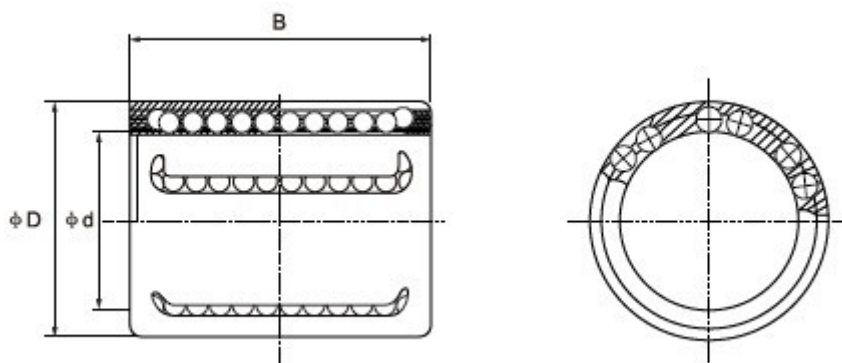

Linear Motion Ball Bearing Series KH···:

Products Home >> Products >>Linear Bearing Series >> Linear Motion Ball Bearing Series KH...

Product Description:

Designation	Major dimensions(mm)			Basic load rating		Weight(gf)
	φd	φD	B	Dynamic Co N	Static Co N	
KH0622	6	12	22	400	239	7
KH0824	8	15	24	435	280	12
KH1026	10	17	26	500	370	14.5
KH1228	12	19	28	620	510	18.5
KH1428	14	21	28	620	520	20.5
KH1630	16	24	30	800	620	27.5
KH2030	20	28	30	950	790	32.5
KH2540	25	35	40	1,990	1,670	66
KH3050	30	40	50	2,800	2,700	95
KH4060	40	52	60	4,400	4,450	182

型号表示法
Type number format

Company Information:

Company Name:

Ningbo Meiyate Precision Transfers Component Co., Ltd.

Website:www.myt-bearing.com

Address:

no.2,shangshao east zone,zhuangqiao town,jiangbei district,ningbo,china