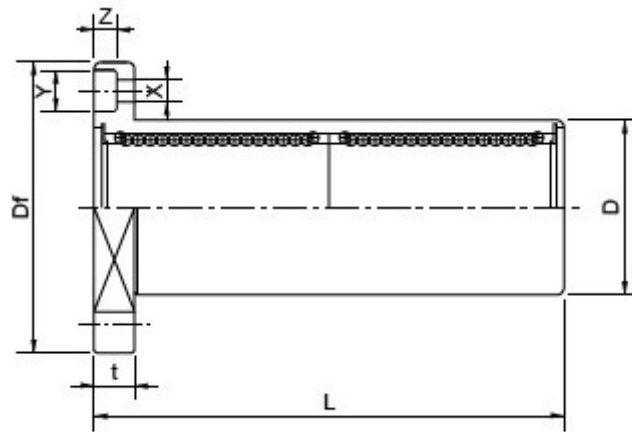

Flanged Linear Motion Ball Bearing Series LMH...LUU:

Home >> Products >> Flanged Linear Bearing Series >> Flanged Linear Motion Ball Bearing Series LMH...LUU

Product Description:

LMH...LUU (Resin retainer)

This type is a metric dimension series widely used in Asia and other countries.

轴径小于或等于13mm
LMH13 or Less

轴径大于或等于16mm
LMH16 or More

Nominal shaft diameter mm	LMH...LUU	Weight (gf)	Major dimensions and tolerance					
			mm	dr	mm	D	mm	L
				Tolerance μ m		Tolerance μ m		Tolerance μ m
6	LMH6LUU	28	6	0 - 10	12	0	35	±300
8	LMH8LUU	47	8		15	- 13	45	
10	LMH10LUU	90	10		19		55	
12	LMH12LUU	102	12		21	0	57	0 - 300
13	LMH13LUU	123	13		23	- 16	61	
16	LMH16LUU	182	16	28		70		
20	LMH20LUU	247	20	0 - 12	32		80	0 - 400
25	LMH25LUU	525	25		40	0 - 19	112	
30	LMH30LUU	645	30		45		123	

Major dimensions and tolerance								Eccentricity μ m	Squareness μ m	Basic load rating	
Flange										Dynamic C N	Static Co N
Df mm	W mm	t mm	A mm	F mm	X mm	Y mm	z mm				
28	18	5	20	-	3.5	6	3.1	15	15	323	529
32	21	5	24	-	3.5	6	3.1			431	784