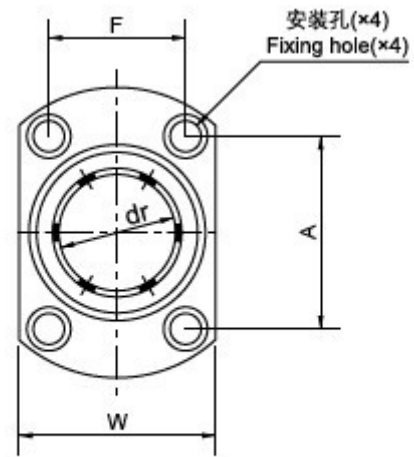

Flanged Linear Motion Ball Bearing Series LMH...LUU:

Home >> Products >> Flanged Linear Bearing Series >> Flanged Linear Motion Ball Bearing Series LMH...LUU

Product Description:

LMH...LUU (Resin retainer)

This type is a metric dimension series widely used in Asia and other countries.

轴径小于或等于13mm
LMH13 or Less

轴径大于或等于16mm
LMH16 or More

Nominal shaft diameter mm	LMH...LUU	Weight (gf)	Major dimensions and tolerance					
			mm	dr	mm	D	mm	L
				Tolerance μ m		Tolerance μ m		Tolerance μ m
6	LMH6LUU	28	6	0 - 10	12	0	35	±300
8	LMH8LUU	47	8		15	- 13	45	
10	LMH10LUU	90	10		19		55	
12	LMH12LUU	102	12		21	0	57	0 - 300
13	LMH13LUU	123	13		23	- 16	61	
16	LMH16LUU	182	16	28		70		
20	LMH20LUU	247	20	0 - 12	32		80	0 - 400
25	LMH25LUU	525	25		40	0 - 19	112	
30	LMH30LUU	645	30		45		123	

Major dimensions and tolerance								Eccentricity μ m	Squareness μ m	Basic load rating	
Flange										Dynamic C N	Static Co N
Df mm	W mm	t mm	A mm	F mm	X mm	Y mm	z mm				
28	18	5	20	-	3.5	6	3.1	15	15	323	529
32	21	5	24	-	3.5	6	3.1			431	784