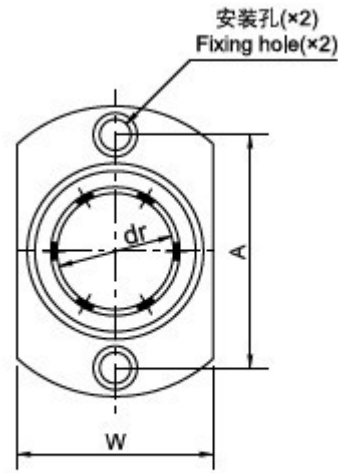

Flanged Linear Motion Ball Bearing Series LMH...LUU:

Home >> Products >> Flanged Linear Bearing Series >> Flanged Linear Motion Ball Bearing Series LMH...LUU

Product Description:

LMH...LUU (Resin retainer)

This type is a metric dimension series widely used in Asia and other countries.

轴径小于或等于13mm
LMH13 or Less

轴径大于或等于16mm
LMH16 or More

Nominal shaft diameter mm	LMH...LUU	Weight (gf)	Major dimensions and tolerance					
			mm	dr	mm	D	mm	L
				Tolerance μ m		Tolerance μ m		Tolerance μ m
6	LMH6LUU	28	6	0 - 10	12	0	35	±300
8	LMH8LUU	47	8		15	- 13	45	
10	LMH10LUU	90	10		19		55	
12	LMH12LUU	102	12		21	0	57	0 - 300
13	LMH13LUU	123	13		23	- 16	61	
16	LMH16LUU	182	16	28		70		
20	LMH20LUU	247	20	0 - 12	32		80	0 - 400
25	LMH25LUU	525	25		40	0 - 19	112	
30	LMH30LUU	645	30		45		123	

Major dimensions and tolerance								Eccentricity μ m	Squareness μ m	Basic load rating	
Flange										Dynamic C N	Static Co N
Df mm	W mm	t mm	A mm	F mm	X mm	Y mm	z mm				
28	18	5	20	-	3.5	6	3.1	15	15	323	529
32	21	5	24	-	3.5	6	3.1			431	784