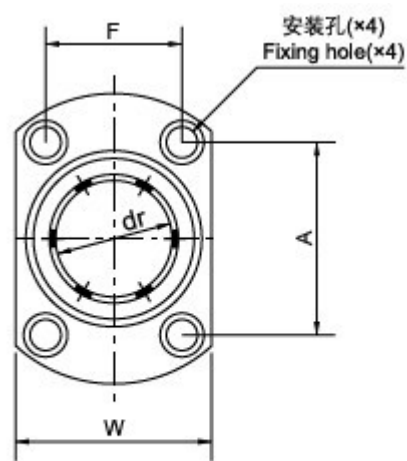

Flanged Linear Motion Ball Bearing Series LMHP...LUU:

Home >> Products >> Flanged Linear Bearing Series >> Flanged Linear Motion Ball Bearing Series LMHP...LUU

Product Description:

LMHP...LUU (Resin retainer)
 This type is a metric dimension series widely used in Asia and other

countries.

轴径小于或等于13mm
 LMHP13 or Less

轴径大于或等于16mm
 LMHP16 or More

Nominal	LMHP...LUU		Major dimensions and tolerance
---------	------------	--	--------------------------------

shaft diameter mm		Weight (gf)	mm	dr	mm	D	mm	L
				Tolerance μ m		Tolerance μ m		Tolerance μ m
6	LMHP6LUU	28	6	0 - 10	12	0	35	±300
8	LMHP8LUU	47	8		15	- 13	45	
10	LMHP10LUU	90	10		19	0 - 16	55	
12	LMHP12LUU	102	12		21		57	
13	LMHP13LUU	123	13		23		61	
16	LMHP16LUU	182	16		28		70	
20	LMHP20LUU	247	20		0 - 12	32	0	80
25	LMHP25LUU	525	25	40		- 19	112	
30	LMHP30LUU	645	30	45		123		

Major dimensions and tolerance									Eccentricity μ m	Squareness μ m	Basic load rating	
Flange											Dynamic C N	Static Co N
l mm	Df mm	W mm	t mm	A mm	F mm	X mm	Y mm	Z mm				
5	28	18	5	20	—	3.5	6	3.1	15	15	323	529
5	32	21	5	24	—	3.5	6	3.1			431	784
6	40	25	6	29	—	4.5	7.5	4.1			588	1,100
6	42	27	6	32	—	4.5	7.5	4.1			813	1,570
6	43	29	6	33	—	4.5	7.5	4.1			813	1,570
6	48	34	6	31	22	4.5	7.5	4.1			1,230	2,350
8	54	38	8	36	24	5.5	7.5	5.1			1,400	2,740
8	62	46	8	40	32	5.5	9	5.1	20	20	1,560	3,140
10	74	51	10	49	35	6.6	9.1	6.1			2,490	5,490