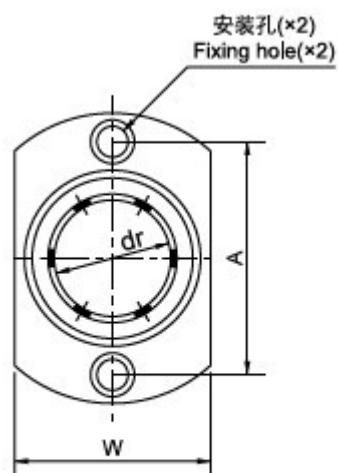

Flanged Linear Motion Ball Bearing Series LMHP...LUU:

Home >> Products >> Flanged Linear Bearing Series >> Flanged Linear Motion Ball Bearing Series LMHP...LUU

Product Description:

LMHP...LUU (Resin retainer)
 This type is a metric dimension series widely used in Asia and other

countries.

轴径小于或等于13mm
 LMHP13 or Less

轴径大于或等于16mm
 LMHP16 or More

Nominal	LMHP...LUU		Major dimensions and tolerance
---------	------------	--	--------------------------------

shaft diameter mm		Weight (gf)	mm	dr	mm	D	mm	L
				Tolerance μ m		Tolerance μ m		Tolerance μ m
6	LMHP6LUU	28	6	0 - 10	12	0	35	±300
8	LMHP8LUU	47	8		15	- 13	45	
10	LMHP10LUU	90	10		19	0 - 16	55	
12	LMHP12LUU	102	12		21		57	
13	LMHP13LUU	123	13		23		61	
16	LMHP16LUU	182	16		28		70	
20	LMHP20LUU	247	20		0 - 12	32	0	80
25	LMHP25LUU	525	25	40		- 19	112	
30	LMHP30LUU	645	30	45		123		

Major dimensions and tolerance									Eccentricity μ m	Squareness μ m	Basic load rating	
Flange											Dynamic C N	Static Co N
l mm	Df mm	W mm	t mm	A mm	F mm	X mm	Y mm	Z mm				
5	28	18	5	20	—	3.5	6	3.1	15	15	323	529
5	32	21	5	24	—	3.5	6	3.1			431	784
6	40	25	6	29	—	4.5	7.5	4.1			588	1,100
6	42	27	6	32	—	4.5	7.5	4.1			813	1,570
6	43	29	6	33	—	4.5	7.5	4.1			813	1,570
6	48	34	6	31	22	4.5	7.5	4.1			1,230	2,350
8	54	38	8	36	24	5.5	7.5	5.1			1,400	2,740
8	62	46	8	40	32	5.5	9	5.1	20	20	1,560	3,140
10	74	51	10	49	35	6.6	9.1	6.1			2,490	5,490