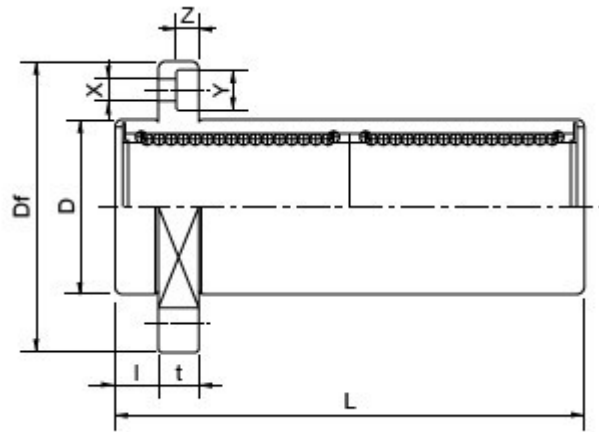

Flanged Linear Motion Ball Bearing Series LMHP...LUU:

Home >> Products >> Flanged Linear Bearing Series >> Flanged Linear Motion Ball Bearing Series LMHP...LUU

Product Description:

LMHP...LUU (Resin retainer)
 This type is a metric dimension series widely used in Asia and other

countries.

轴径小于或等于13mm
 LMHP13 or Less

轴径大于或等于16mm
 LMHP16 or More

Nominal	LMHP...LUU		Major dimensions and tolerance
---------	------------	--	--------------------------------

shaft diameter mm		Weight (gf)	mm	dr	mm	D	mm	L
				Tolerance μ m		Tolerance μ m		Tolerance μ m
6	LMHP6LUU	28	6	0 - 10	12	0	35	±300
8	LMHP8LUU	47	8		15	- 13	45	
10	LMHP10LUU	90	10		19	0 - 16	55	
12	LMHP12LUU	102	12		21		57	
13	LMHP13LUU	123	13		23		61	
16	LMHP16LUU	182	16		28		70	
20	LMHP20LUU	247	20		0 - 12	32	0	80
25	LMHP25LUU	525	25	40		- 19	112	
30	LMHP30LUU	645	30	45		123		

Major dimensions and tolerance									Eccentricity μ m	Squareness μ m	Basic load rating	
Flange											Dynamic C N	Static Co N
l mm	Df mm	W mm	t mm	A mm	F mm	X mm	Y mm	Z mm				
5	28	18	5	20	—	3.5	6	3.1	15	15	323	529
5	32	21	5	24	—	3.5	6	3.1			431	784
6	40	25	6	29	—	4.5	7.5	4.1			588	1,100
6	42	27	6	32	—	4.5	7.5	4.1			813	1,570
6	43	29	6	33	—	4.5	7.5	4.1			813	1,570
6	48	34	6	31	22	4.5	7.5	4.1			1,230	2,350
8	54	38	8	36	24	5.5	7.5	5.1			1,400	2,740
8	62	46	8	40	32	5.5	9	5.1	20	20	1,560	3,140
10	74	51	10	49	35	6.6	9.1	6.1			2,490	5,490