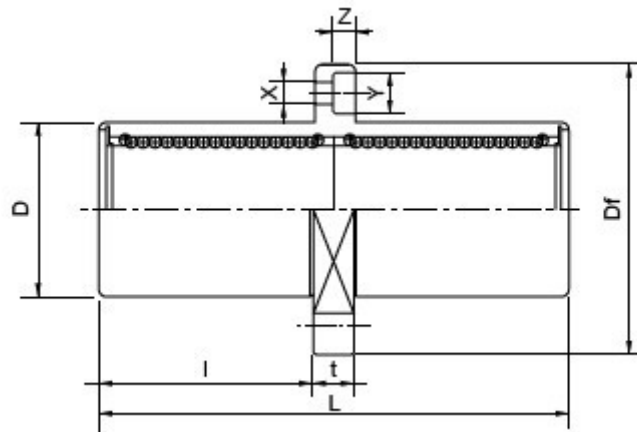

Flanged Linear Motion Ball Bearing Series LMHM...LUU:

Home >> Products >> Flanged Linear Bearing Series >> Flanged Linear Motion Ball Bearing Series LMHM...LUU

Product Description:

LMHM...LUU (Resin retainer)
This type is a metric dimension series widely used in Asia and other countries.

轴径小于或等于13mm
LMHM13L or Less

轴径大于或等于16mm
LMHM16L or More

Nominal shaft diameter mm	LMHM...LUU	Weight (gf)	Major dimensions and tolerance						Basic load rating			
			mm	dr	mm	D	mm	L	Dynamic C N	Static Co N		
				Tolerance μ m		Tolerance μ m		Tolerance μ m				
6	LMH6LUU	28	6	0 - 10	12	0 - 13	35	±300				
8	LMH8LUU	47	8		15		45					
10	LMH10LUU	90	10		19	55						
12	LMH12LUU	102	12		21	0 - 16	57					
13	LMH13LUU	123	13		23		61					
16	LMH16LUU	182	16	28	70	0 - 300						
20	LMH20LUU	247	20	32	80							
25	LMH25LUU	525	25	40	0 - 19		112	0 - 400				
30	LMH30LUU	645	30	45		123						
Major dimensions and tolerance									Eccentricity μ m	Squareness μ m	Basic load rating	
Flange											Dynamic C N	Static Co N
I mm	Df mm	W mm	t mm	A mm	F mm	X mm	Y mm	Z mm				
15	28	18	5	20	—	3.5	6	3.1	15	15	323	529
20	32	21	5	24	—	3.5	6	3.1			431	784
24.5	40	25	6	29	—	4.5	7.5	4.1			588	1,100

25.5	42	27	6	32	—	4.5	7.5	4.1			813	1,570
27.5	43	29	6	33	—	4.5	7.5	4.1			813	1,570
32	48	34	6	31	22	4.5	7.5	4.1			1,230	2,350
36	54	38	8	36	24	5.5	9	5.1			1,400	2,740
52	62	46	8	40	32	5.5	9	5.1	20	20	1,560	3,140
56.5	74	51	10	49	35	6.6	11	6.1			2,490	5,490