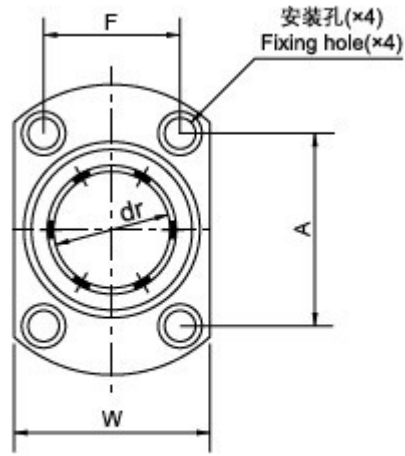

Flanged Linear Motion Ball Bearing Series LMHM...LUU:

Home >> Products >> Flanged Linear Bearing Series >> Flanged Linear Motion Ball Bearing Series LMHM...LUU

Product Description:

LMHM...LUU (Resin retainer)
This type is a metric dimension series widely used in Asia and other countries.

轴径小于或等于13mm
LMHM13L or Less

轴径大于或等于16mm
LMHM16L or More

Nominal shaft diameter mm	LMHM...LUU	Weight (gf)	Major dimensions and tolerance						Basic load rating			
			mm	dr	mm	D	mm	L	Dynamic C N	Static Co N		
				Tolerance μ m		Tolerance μ m		Tolerance μ m				
6	LMH6LUU	28	6	0 - 10	12	0 - 13	35	±300				
8	LMH8LUU	47	8		15		45					
10	LMH10LUU	90	10		19	55						
12	LMH12LUU	102	12		21	0 - 16	57					
13	LMH13LUU	123	13		23		61					
16	LMH16LUU	182	16	28	70	0 - 300						
20	LMH20LUU	247	20	32	80							
25	LMH25LUU	525	25	40	0 - 19		112	0 - 400				
30	LMH30LUU	645	30	45		123						
Major dimensions and tolerance									Eccentricity μ m	Squareness μ m	Basic load rating	
Flange											Dynamic C N	Static Co N
I mm	Df mm	W mm	t mm	A mm	F mm	X mm	Y mm	Z mm				
15	28	18	5	20	—	3.5	6	3.1	15	15	323	529
20	32	21	5	24	—	3.5	6	3.1			431	784
24.5	40	25	6	29	—	4.5	7.5	4.1			588	1,100

25.5	42	27	6	32	—	4.5	7.5	4.1			813	1,570
27.5	43	29	6	33	—	4.5	7.5	4.1			813	1,570
32	48	34	6	31	22	4.5	7.5	4.1			1,230	2,350
36	54	38	8	36	24	5.5	9	5.1			1,400	2,740
52	62	46	8	40	32	5.5	9	5.1	20	20	1,560	3,140
56.5	74	51	10	49	35	6.6	11	6.1			2,490	5,490