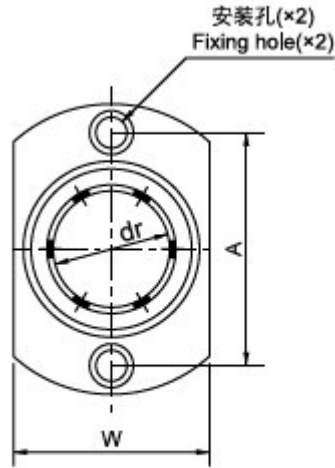

Flanged Linear Motion Ball Bearing Series LMHM...LUU:

Home >> Products >> Flanged Linear Bearing Series >> Flanged Linear Motion Ball Bearing Series LMHM...LUU

Product Description:

LMHM...LUU (Resin retainer)
This type is a metric dimension series widely used in Asia and other countries.

轴径小于或等于13mm
LMHM13L or Less

轴径大于或等于16mm
LMHM16L or More

Nominal shaft diameter mm	LMHM...LUU	Weight (gf)	Major dimensions and tolerance						Basic load rating			
			mm	dr	mm	D	mm	L	Dynamic C N	Static Co N		
				Tolerance μ m		Tolerance μ m		Tolerance μ m				
6	LMH6LUU	28	6	0 - 10	12	0 - 13	35	±300				
8	LMH8LUU	47	8		15		45					
10	LMH10LUU	90	10		19	55						
12	LMH12LUU	102	12		21	0 - 16	57					
13	LMH13LUU	123	13		23		61					
16	LMH16LUU	182	16	28	70	0 - 300						
20	LMH20LUU	247	20	32	80							
25	LMH25LUU	525	25	40	0 - 19		112	0 - 400				
30	LMH30LUU	645	30	45		123						
Major dimensions and tolerance									Eccentricity μ m	Squareness μ m	Basic load rating	
Flange											Dynamic C N	Static Co N
I mm	Df mm	W mm	t mm	A mm	F mm	X mm	Y mm	Z mm				
15	28	18	5	20	—	3.5	6	3.1	15	15	323	529
20	32	21	5	24	—	3.5	6	3.1			431	784
24.5	40	25	6	29	—	4.5	7.5	4.1			588	1,100